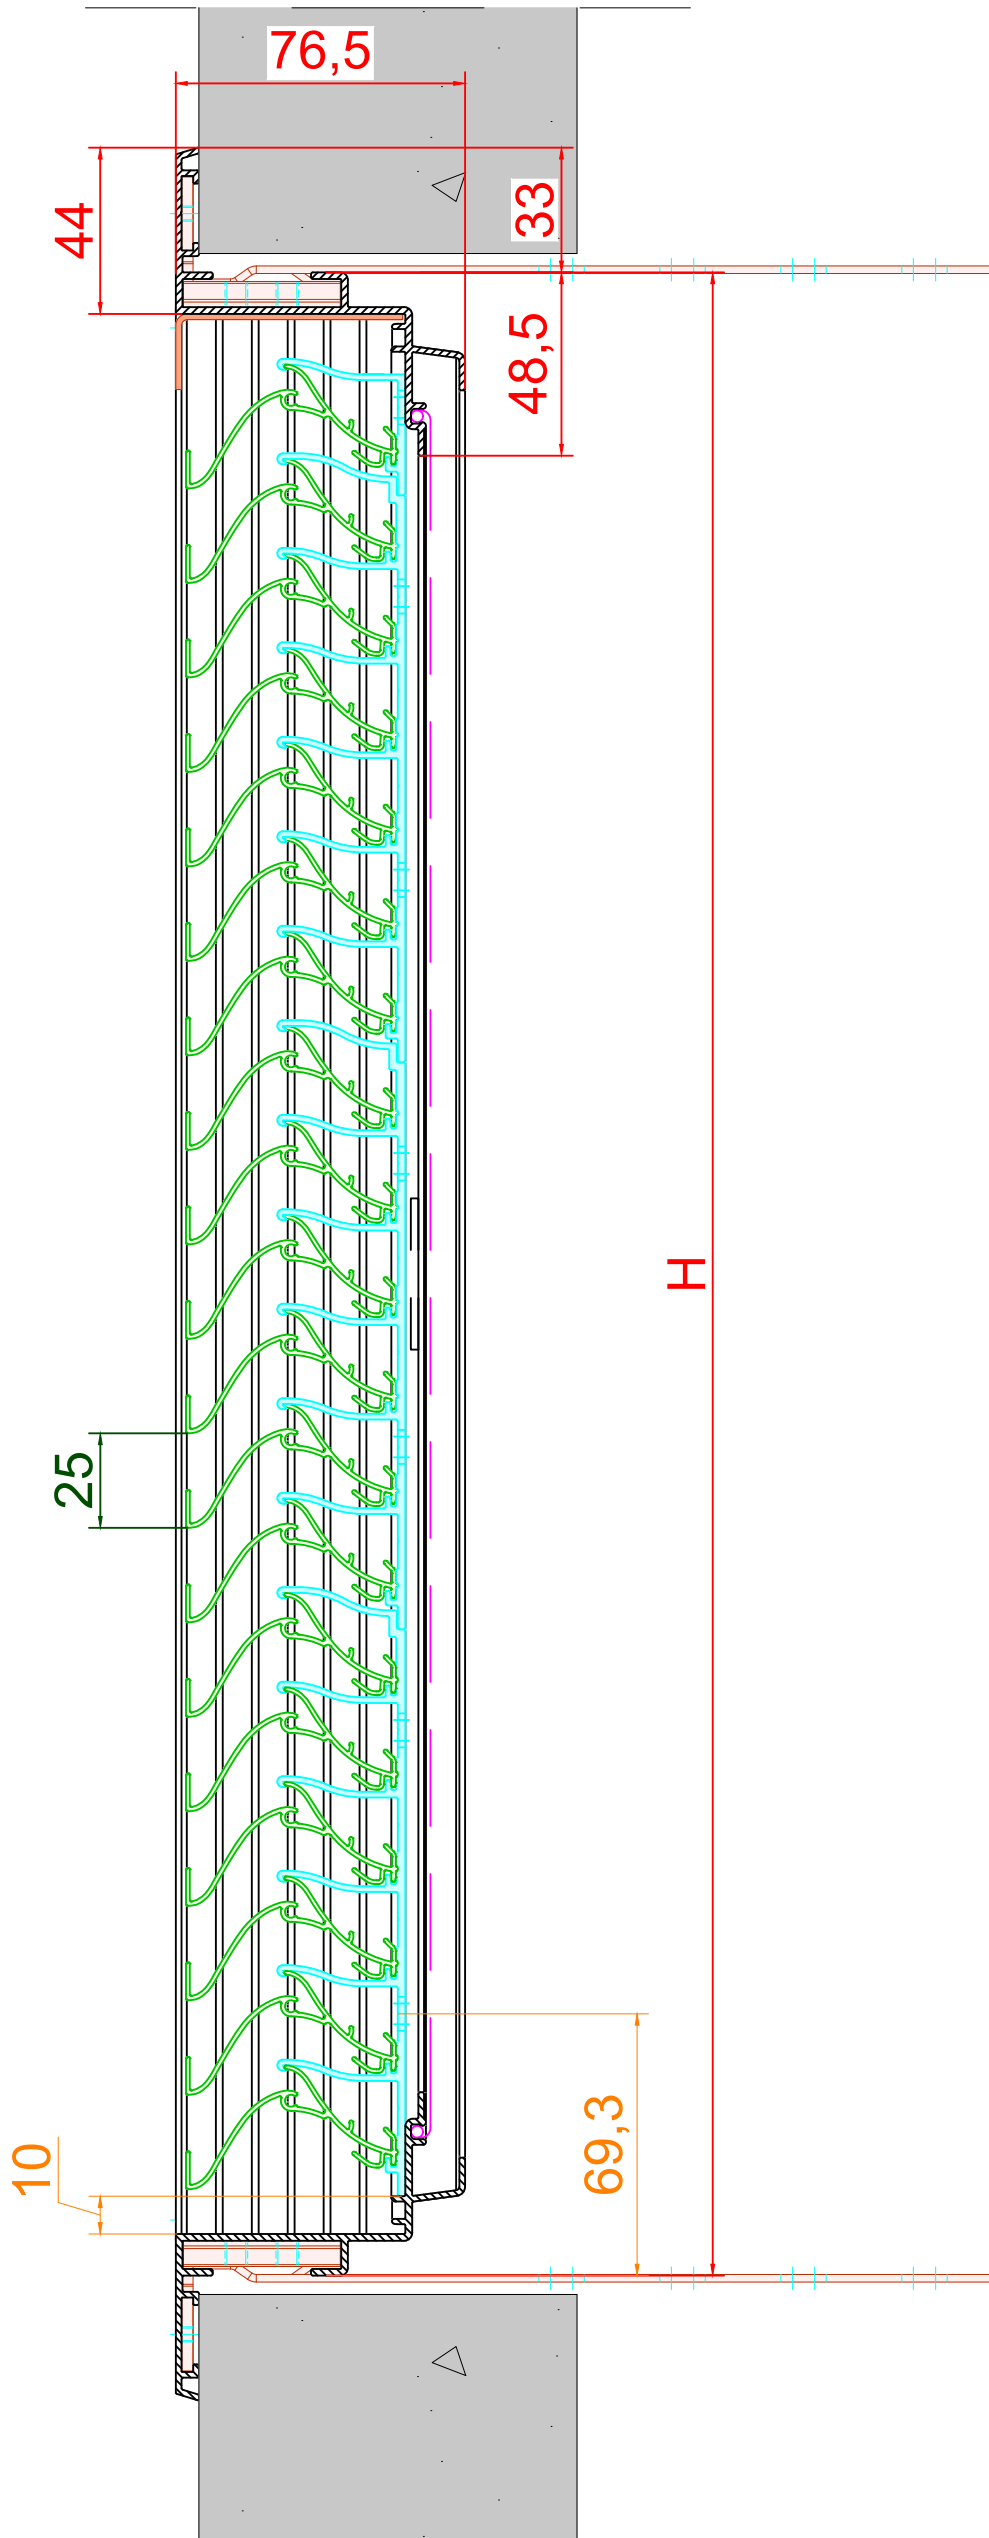

3

2

1

DucoGrille Classic **G60HP** Horizontal

Date : 09/01/2024

Scale: 1:2

DUCO
Ventilation & Sun Control

Bedrijvenlaan 2, - 8630 VEURNE
tel. 0032-58/330066 - fax.0032-58/330067
email: info@duco.eu www.duco.eu

This drawing is the property of Duco Projects NV and cannot be copied or shown to a third party without prior written authorisation from Duco Projects NV.

Tol. : ISO 2768-mK

Draftsman: SVE

Mat. :

Ref nr. :

Format : A3

outline:

weight:

coat. surf:

Drawing nr. :

mm

kg/m

dm²/m

DGC-G60HP-Horizontal

3

2

1

D

D

C

C

B

B

A

A